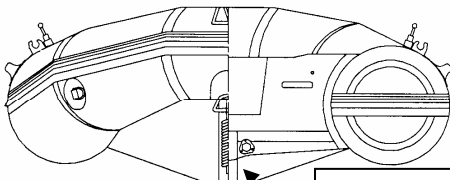

**SELF-BAILER PARTS
BAILER VALVE (INCLUDES FLAPPER) - C441A
BAILER PLUG - C441B
BAILER FLAPPER - C441C**

SPD-365

2009-CURRENT

LINE DRAWING & PARTS LIST